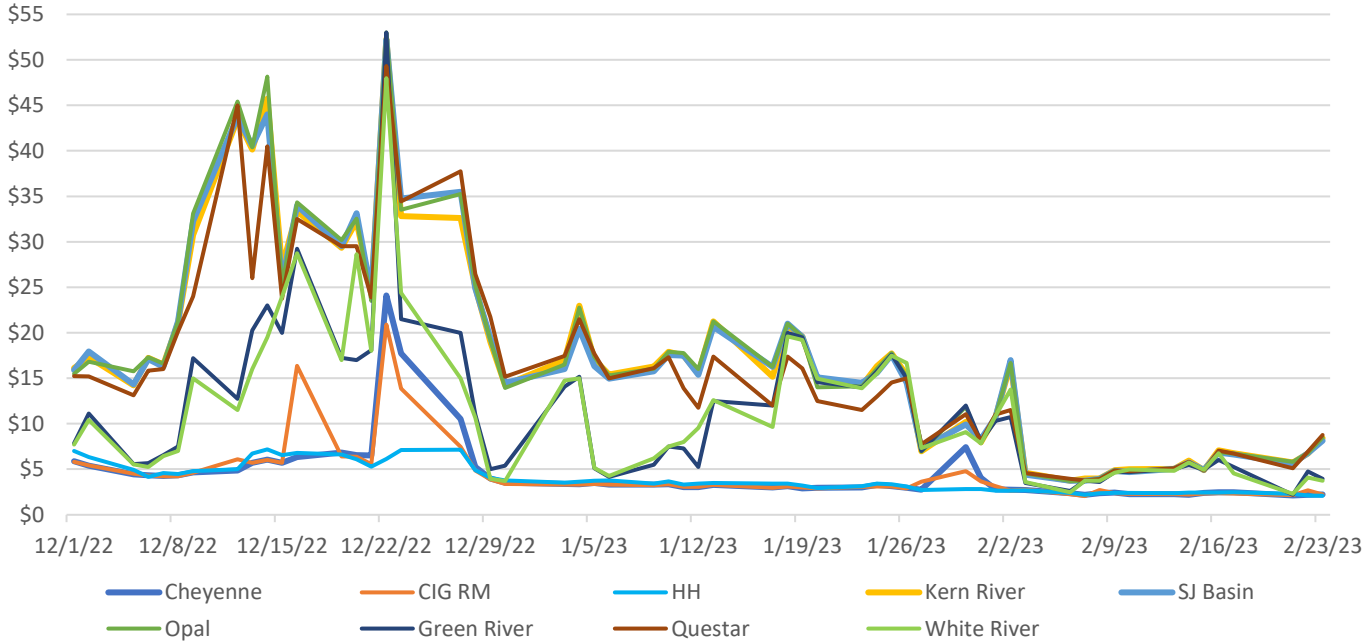

Shale Gas Basins and Natural Gas Pipelines

Note: Information and mapping from S&P Capital IQ and pipeline websites

Daily Spot Natural Gas Prices NW Rockies Hubs

Note: Information from S&P Capital IQ