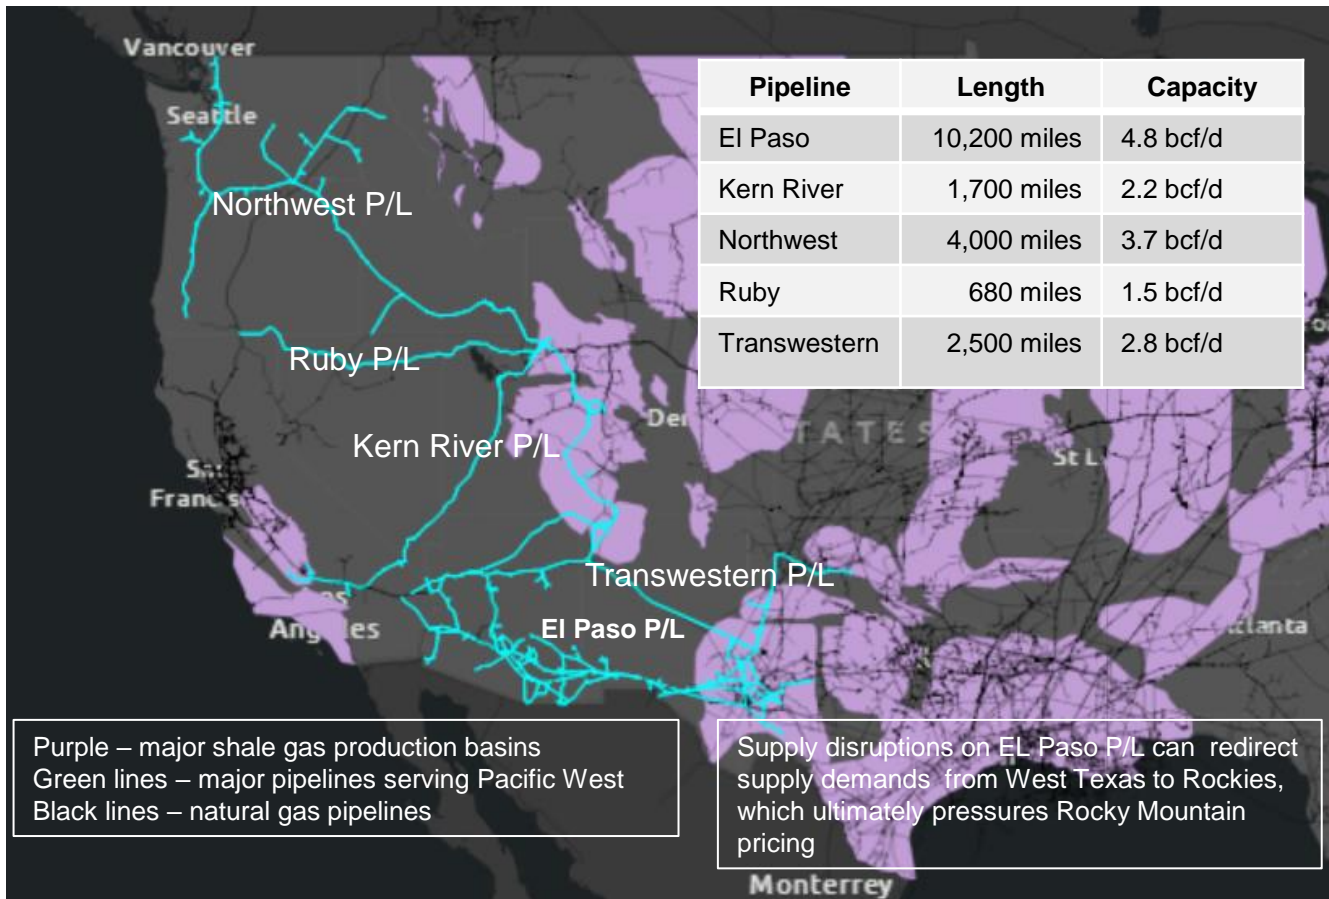

Shale Gas Basins and Natural Gas Pipelines

Note: Information and mapping from S&P Capital IQ and pipeline websites

Daily Spot Natural Gas Prices NW Rockies Hubs

Note: Information from S&P Capital IQ